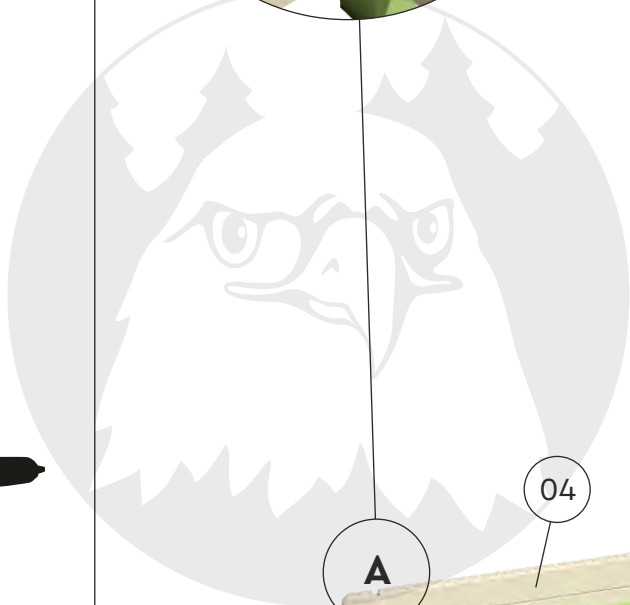

ALABAMA 28

TENE

Ø 4 mm

6x140 mm

TENE

ALABAMA 28

ALABAMA 28

ALABAMA 28

06

16

ALABAMA 28

ALABAMA 28

ALABAMA 28

ALABAMA 28

ALABAMA 28

ALABAMA 28