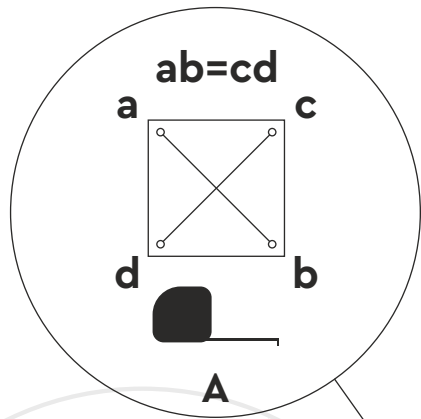

ALABAMA 28

TENE

Ø 4 mm

6x140 mm

TENE

ALABAMA 28

ALABAMA 28

ALABAMA 28